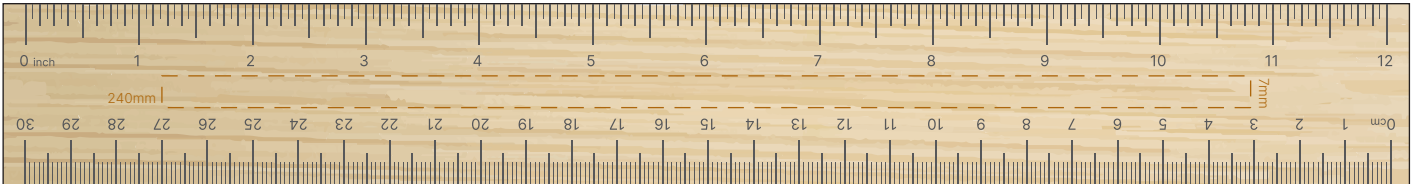

Actual Print Size
 0000mm W x 0000mm H

Digital Print

Screen Print

Laser Engrave

Product Colour/s Bamboo	Print colour/s (Please specify product colour/s here)	Quantity (Please specify quantity here)
Print Method <input type="checkbox"/> Digital Print: 240mm W x 7mm H <input type="checkbox"/> Screen Print: 200mm W x 7mm H <input type="checkbox"/> Laser Engrave: 100mm W x 7mm H		Colours Available 

Additional Notes/Art Instructions:
 *Special art instructions that needs to be noted shall be placed here. If none, this note must be removed.

Disclaimer notes:

Colour proofs are to be used as a guide only. Line drawing is for approximate print positional guide only. Please familiarise yourself with the product prior to approving. It is not intended to be an exact scale or detailed representation. Small details or text, including™®, may fill in and not be legible. Dotted lines will not be printed and are for maximum print guide only. The fine lines and details in your logo may not be able to be produced clearly.