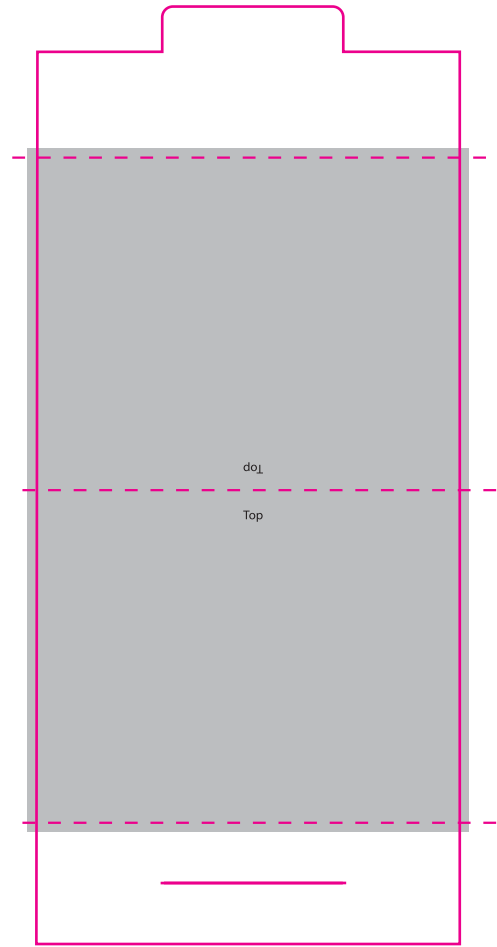

Product Number: CI105
Product Name : Desk Calendar

Branding

4 Colour Process

Print Area: 140mm W x 110mm H

Digital Print

40% Actual size
4 Colour Process

Grey area indicates print area with bleed (allow 3mm)

Finished print area : Digital Print
Finished print area :
Finished print area :
Approx opposite positions

NEW/REPEAT ORDER/REDO/BACK ORDER

Additional Notes/Art Instructions:

*Special art instructions that needs to be noted shall be placed here. If none, this note must be removed.

Disclaimer noted:

Colour proofs are to be used as a guide only. Line drawing is for approximate print positional guide only. Please familiarise yourself with the product prior to approving. It is not intended to be an exact scale or detailed representation. Small details or text, including TM@©, may fill in and not be legible. Dotted lines will not be printed and are for maximum print guide only. The fine lines and details in your logo may not be able to be clearly.

100% Actual size
4 Colour Process

Grey area indicates print area with bleed (allow 3mm)