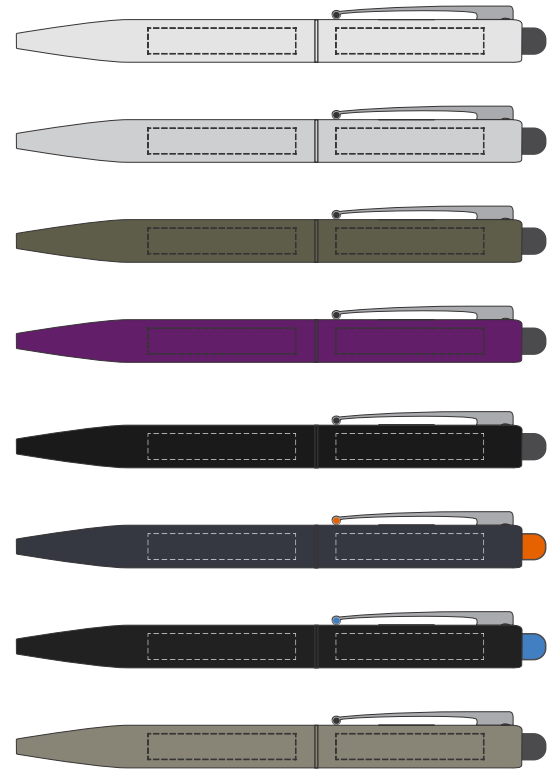

Product Number: FD75S.MTO
Product Name : BND75S CLAW STYLUS
TWIST METAL BALL PEN

Branding

Pad Print

Print Area: 140mm W x 11mm H

50% Actual size
Pad Print

Finished print area : Pad Print
Finished print area :
Approx opposite positions

NEW/REPEAT ORDER/REDO/BACK ORDER

Additional Notes/Art Instructions:

*Special art instructions that needs to be noted shall be placed here. If none, this note must be removed.

Disclaimer noted:

Colour proofs are to be used as a guide only. Line drawing is for approximate print positional guide only. Please familiarise yourself with the product prior to approving. It is not intended to be an exact scale or detailed representation. Small details or text, including TM@©, may fill in and not be legible. Dotted lines will not be printed and are for maximum print guide only. The fine lines and details in your logo may not be able to be clearly.

100% Actual size

Pad Print