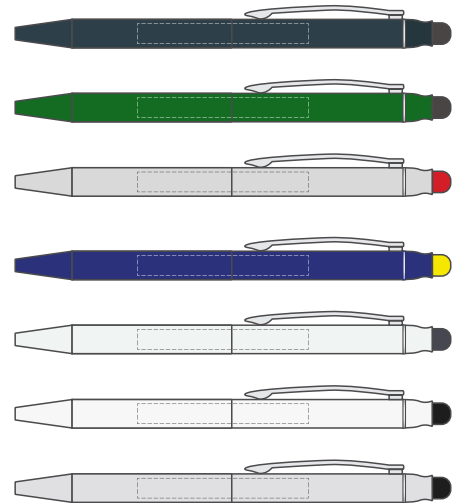

**Product Number:** FD71XLS.MTO  
**Product Name :** BND71XLS CLAP STYLUS  
 TWIST METAL BALL PEN

**Branding**

**Pad Print**

Print Area: 144mm W x 11mm H

40% Actual size  
Pad Print

Colours Available

Finished print area : Pad Print  
 Finished print area :  
 Approx opposite positions

Colour proofs are to be used as a guide only. Line drawing is for approximate print positional guide only. Please familiarise yourself with the product prior to approving. It is not intended to be an exact scale or detailed representation. Small details or text, including <sup>TM</sup>@©, may fill in and not be legible. Dotted lines will not be printed and are for maximum print guide only. The fine lines and details in your logo may not be able to be clearly.

100% Actual size  
Pad Print