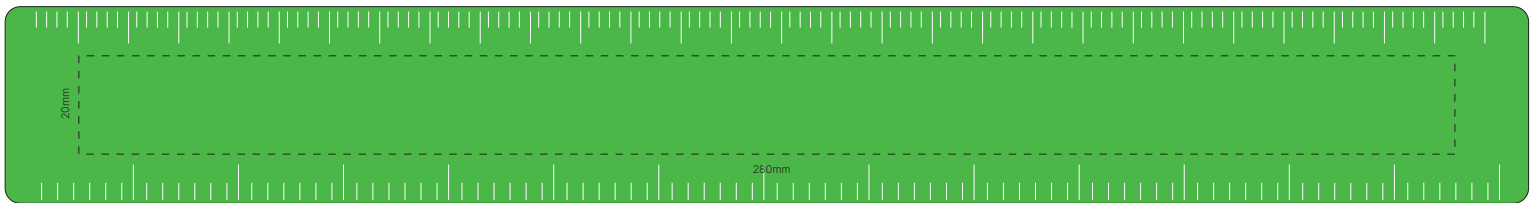

Screen Print

Direct Digital Print

<p>Product Colour/s (Please specify product colour/s here)</p>	<p>Print colour/s (Please specify print colour/s here)</p>	<p>Quantity (Please specify quantity here)</p>
<p>Print Method</p> <p><input type="checkbox"/> Screen Print: 200mm W x 20mm H (One Colour)</p> <p><input type="checkbox"/> Direct Digital Print: 280mm W x 20mm H</p>		<p>Colours Available</p> <p><input type="checkbox"/> <input checked="" type="checkbox"/> <input checked="" type="checkbox"/> <input checked="" type="checkbox"/> <input checked="" type="checkbox"/></p>

Additional Notes/Art Instructions:
*Special art instructions that needs to be noted shall be placed here. If none, this note must be removed.

Disclaimer notes:

Colour proofs are to be used as a guide only. Line drawing is for approximate print positional guide only. Please familiarise yourself with the product prior to approving. It is not intended to be an exact scale or detailed representation. Small details or text, including™©, may fill in and not be legible. Dotted lines will not be printed and are for maximum print guide only. The fine lines and details in your logo may not be able to be produced clearly.