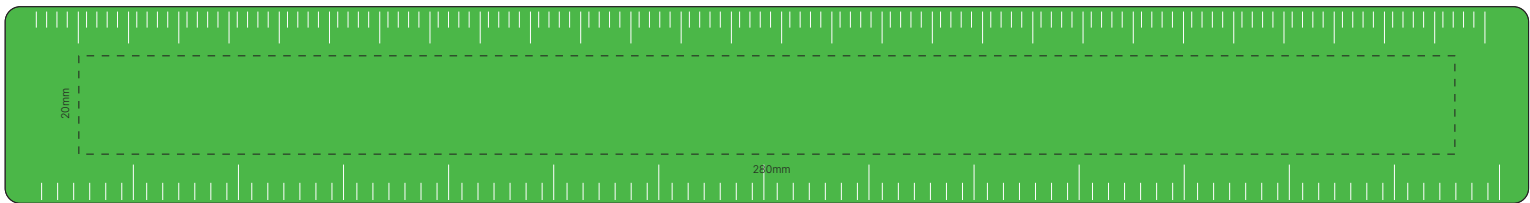

Screen Print

Direct Digital Print

<p>Product Colour/s (Please specify product colour/s here)</p>	<p>Print colour/s (Please specify print colour/s here)</p>	<p>Quantity (Please specify quantity here)</p>
<p>Print Method</p> <p><input type="checkbox"/> Screen Print: 200mm W x 20mm H (One Colour)</p> <p><input type="checkbox"/> Direct Digital Print: 280mm W x 20mm H</p>		<p>Colours Available</p> <p> <input type="radio"/> Clear <input type="radio"/> White <input type="radio"/> Green <input type="radio"/> Blue <input type="radio"/> Red </p>

Additional Notes/Art Instructions:
 *Special art instructions that needs to be noted shall be placed here. If none, this note must be removed.

Disclaimer notes:

Colour proofs are to be used as a guide only. Line drawing is for approximate print positional guide only. Please familiarise yourself with the product prior to approving. It is not intended to be an exact scale or detailed representation. Small details or text, including™®, may fill in and not be legible. Dotted lines will not be printed and are for maximum print guide only. The fine lines and details in your logo may not be able to be produced clearly.