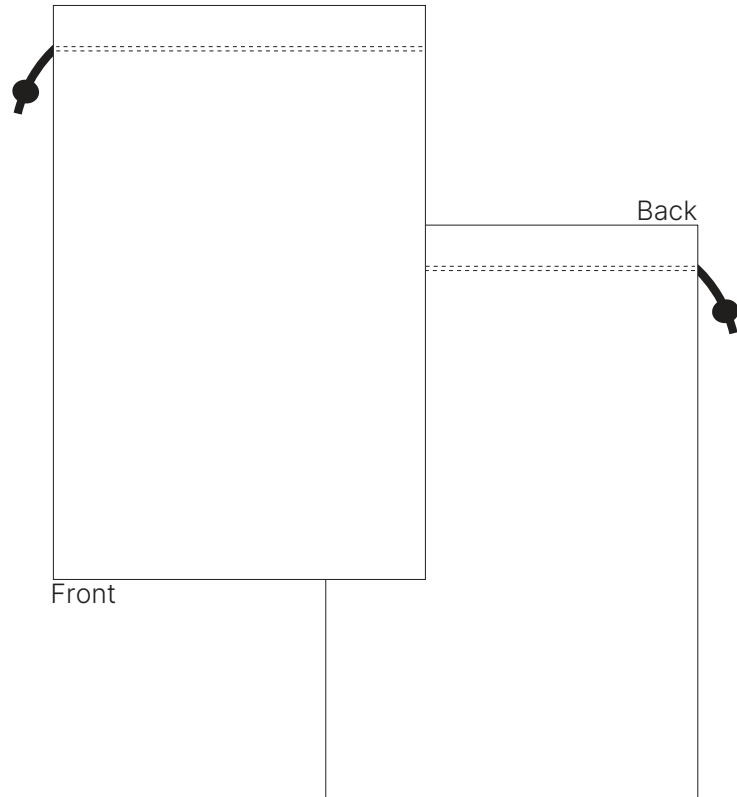

**Actual Print Size**  
(Please specify actual print size here)

<p><b>Product Colour/s</b> (Please specify product colour/s here)</p>	<p><b>Print colour/s</b> (Please specify product colour/s here)</p>	<p><b>Quantity</b> (Please specify quantity here)</p>
<p><b>Print Method</b> <input type="checkbox"/> Full Colour Sublimation: 394mm W x 304mm H</p>		<p><b>Colours Available</b>  <input type="radio"/></p>

**Additional Notes/Art Instructions:**  
\*Special art instructions that needs to be noted shall be placed here. If none, this note must be removed.

**Disclaimer notes:**

Colour proofs are to be used as a guide only. Line drawing is for approximate print positional guide only. Please familiarise yourself with the product prior to approving. It is not intended to be an exact scale or detailed representation. Small details or text, including™®, may fill in and not be legible. Dotted lines will not be printed and are for maximum print guide only. The fine lines and details in your logo may not be able to be clearly.