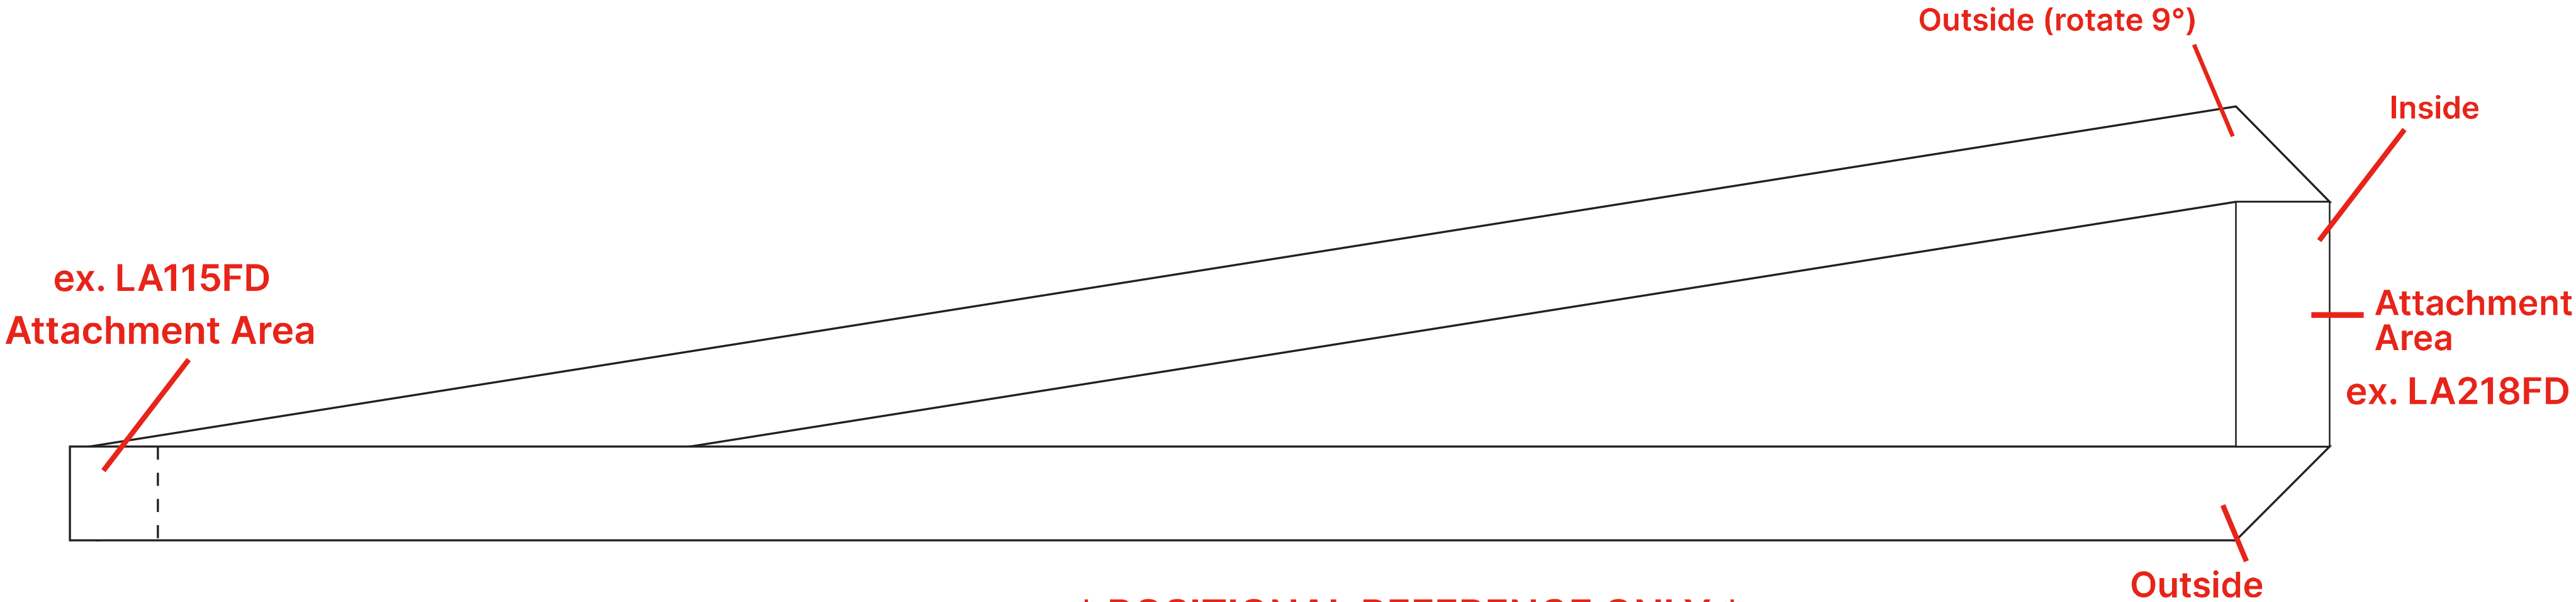

Product Number: L102.19
Product Name : 19mm Shoestring Custom Lanyard

Branding

Screen Print

Print Area: 7mm W x 914mm L

Foam Raised Imprint

Print Area: 7mm W x 914mm L

Glow in the Dark

Print Area: 7mm W x 914mm L

Finished print area : Screen Print
Finished print area :
Approx opposite positions

Colours Available

NEW/REPEAT ORDER/REDO/BACK ORDER

Additional Notes/Art Instructions:
*Special art instructions that needs to be noted shall be placed here. If none, this note must be removed.

Disclaimer noted:

Colour proofs are to be used as a guide only. Line drawing is for approximate print positional guide only. Please familiarise yourself with the product prior to approving. It is not intended to be an exact scale or detailed representation. Small details or text, including TM@©, may fill in and not be legible. Dotted lines will not be printed and are for maximum print guide only. The fine lines and details in your logo may not be able to be clearly.

100% Actual size
Screen Print

outside

inside

* POSITIONAL REFERENCE ONLY *

- Print Area (Please keep important elements within this area)
- Cut Line (This is where your artwork will be trimmed off)