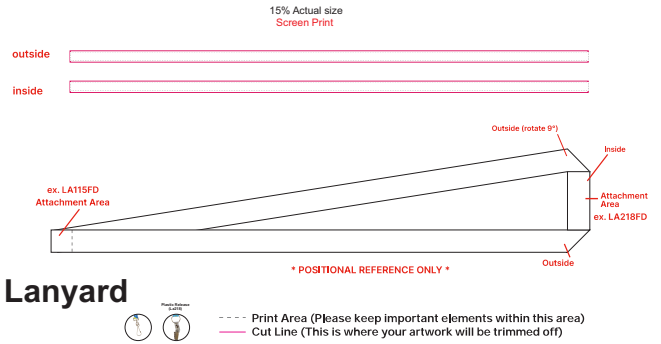

Product Number: L102.19
Product Name : 19mm Shoestring Custom Lanyard

Branding

Screen Print

Print Area: 7mm W x 914mm L

Foam Raised Imprint

Print Area: 7mm W x 914mm L

Glow in the Dark

Print Area: 7mm W x 914mm L

Finished print area : Screen Print
Finished print area :
Approx opposite positions

Colours Available

NEW/REPEAT ORDER/REDO/BACK ORDER

Additional Notes/Art Instructions:
*Special art instructions that needs to be noted shall be placed here. If none, this note must be removed.

Disclaimer noted:

Colour proofs are to be used as a guide only. Line drawing is for approximate print positional guide only. Please familiarise yourself with the product prior to approving. It is not intended to be an exact scale or detailed representation. Small details or text, including TM@©, may fill in and not be legible. Dotted lines will not be printed and are for maximum print guide only. The fine lines and details in your logo may not be able to be clearly.

100% Actual size
Screen Print

outside

inside

* POSITIONAL REFERENCE ONLY *

- Print Area (Please keep important elements within this area)
- Cut Line (This is where your artwork will be trimmed off)