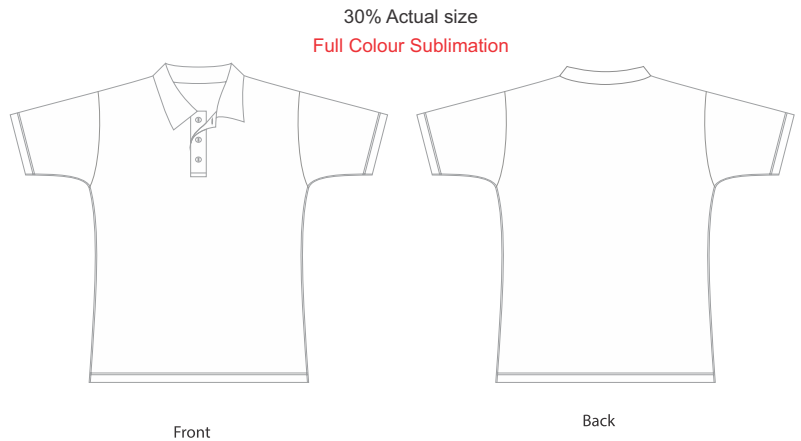

Product Number: Oa017
Product Name : Polo Shirt

Branding

Full Colour Sublimation

Print Area: ?

Colours Available

Finished print area : Full Colour Sublimation - - - - -
Finished print area : - - - - -
Finished print area : - - - - -
Approx opposite positions + +

NEW/REPEAT ORDER/REDO/BACK ORDER

Additional Notes/Art Instructions:

*Special art instructions that needs to be noted shall be placed here. If none, this note must be removed.

Disclaimer noted:

Colour proofs are to be used as a guide only. Line drawing is for approximate print positional guide only. Please familiarise yourself with the product prior to approving. It is not intended to be an exact scale or detailed representation. Small details or text, including ^{TM}@©, may fill in and not be legible. Dotted lines will not be printed and are for maximum print guide only. The fine lines and details in your logo may not be able to be clearly.