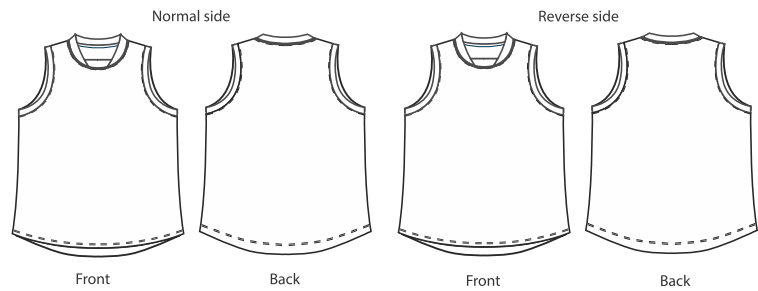

Product Number: Oa022
Product Name : AFL Reversible Jersey

Branding

Full Colour Sublimation

Print Area: ?

15% Actual size
Full Colour Sublimation

Full Colour

Colours Available

Finished print area : Full Colour Sublimation - - - - -
Finished print area : - - - - -
Finished print area :
Approx opposite positions + +

NEW/REPEAT ORDER/REDO/BACK ORDER

Additional Notes/Art Instructions:

*Special art instructions that needs to be noted shall be placed here. If none, this note must be removed.

Disclaimer noted:

Colour proofs are to be used as a guide only. Line drawing is for approximate print positional guide only. Please familiarise yourself with the product prior to approving. It is not intended to be an exact scale or detailed representation. Small details or text, including TM@©, may fill in and not be legible. Dotted lines will not be printed and are for maximum print guide only. The fine lines and details in your logo may not be able to be clearly.

45% Actual size
Full Colour Sublimation

Normal side

Reverse side

Front

Back

Front

Back

100% Actual size
Full Colour Sublimation

Normal side

Front

Back

Reverse side

Front

Back