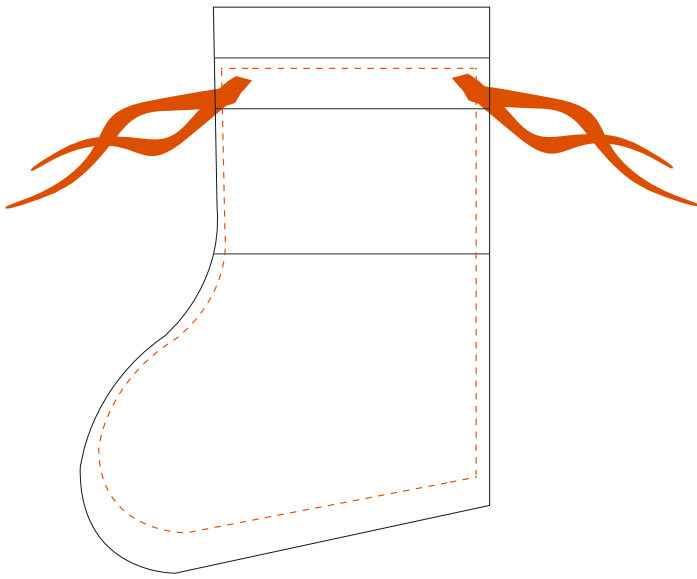

Product Number: Oa034
Product Name : Santa Sock Gift Tote

Branding

Full Colour Sublimation

Print Area: ?

Colours Available

Finished print area : Full Colour Sublimation - - - - -
Finished print area : - - - - -
Finished print area : - - - - -
Approx opposite positions + +

NEW/REPEAT ORDER/REDO/BACK ORDER

Additional Notes/Art Instructions:

*Special art instructions that needs to be noted shall be placed here. If none, this note must be removed.

Disclaimer noted:

Colour proofs are to be used as a guide only. Line drawing is for approximate print positional guide only. Please familiarise yourself with the product prior to approving. It is not intended to be an exact scale or detailed representation. Small details or text, including TM@©, may fill in and not be legible. Dotted lines will not be printed and are for maximum print guide only. The fine lines and details in your logo may not be able to be clearly.

50% Actual size
Pad Print

Side 1

Side 2

Side 1

100% Actual size
Pad Print

Side 2