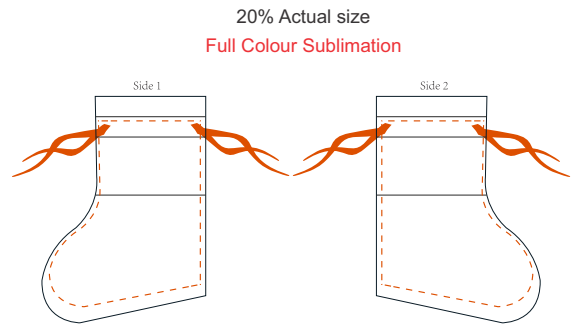

Product Number: Oa034
Product Name : Santa Sock Gift Tote

Branding

Full Colour Sublimation

Print Area: ?

Colours Available

Finished print area : Full Colour Sublimation - - - - -
Finished print area : - - - - -
Finished print area : - - - - -
Approx opposite positions + +

NEW/REPEAT ORDER/REDO/BACK ORDER

Additional Notes/Art Instructions:

*Special art instructions that needs to be noted shall be placed here. If none, this note must be removed.

Disclaimer noted:

Colour proofs are to be used as a guide only. Line drawing is for approximate print positional guide only. Please familiarise yourself with the product prior to approving. It is not intended to be an exact scale or detailed representation. Small details or text, including TM@©, may fill in and not be legible. Dotted lines will not be printed and are for maximum print guide only. The fine lines and details in your logo may not be able to be clearly.

50% Actual size
Pad Print

Side 1

Side 2

Side 1

100% Actual size
Pad Print

Side 2