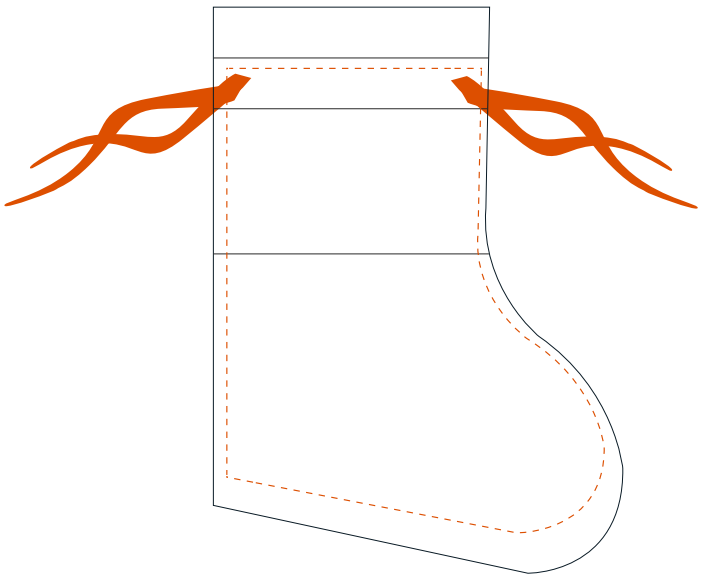

Product Number: Oa034
Product Name : Santa Sock Gift Tote

Branding

Full Colour Sublimation

Print Area: ?

Colours Available

Finished print area : Full Colour Sublimation - - - - -
Finished print area : - - - - -
Finished print area : - - - - -
Approx opposite positions + +

NEW/REPEAT ORDER/REDO/BACK ORDER

Additional Notes/Art Instructions:

*Special art instructions that needs to be noted shall be placed here. If none, this note must be removed.

Disclaimer noted:

Colour proofs are to be used as a guide only. Line drawing is for approximate print positional guide only. Please familiarise yourself with the product prior to approving. It is not intended to be an exact scale or detailed representation. Small details or text, including TM@©, may fill in and not be legible. Dotted lines will not be printed and are for maximum print guide only. The fine lines and details in your logo may not be able to be clearly.

50% Actual size
Pad Print

Side 1

Side 2

Side 1

100% Actual size
Pad Print

Side 2