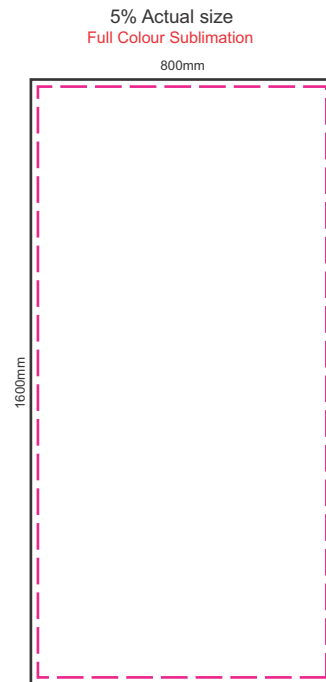

**Product Number:** Ot005  
**Product Name :** Bath Sheet

#### Full Colour Sublimation

Print Area: 800mm W x 1600mm H

Digital Print

Colours Available

Finished print area : Full Colour Sublimation ————  
Finished print area : ————  
Finished print area : ————  
Finished print area : ————  
Approx opposite positions + +

##### Disclaimer noted:

Colour proofs are to be used as a guide only. Line drawing is for approximate print positional guide only. Please familiarise yourself with the product prior to approving. It is not intended to be an exact scale or detailed representation. Small details or text, including <sup>TM</sup>®©, may fill in and not be legible. Dotted lines will not be printed and are for maximum print guide only. The fine lines and details in your logo may not be able to be clearly.

15% Actual size  
Full Colour Sublimation

800mm

1600mm

100% Actual size  
Full Colour Sublimation

800mm

1600mm