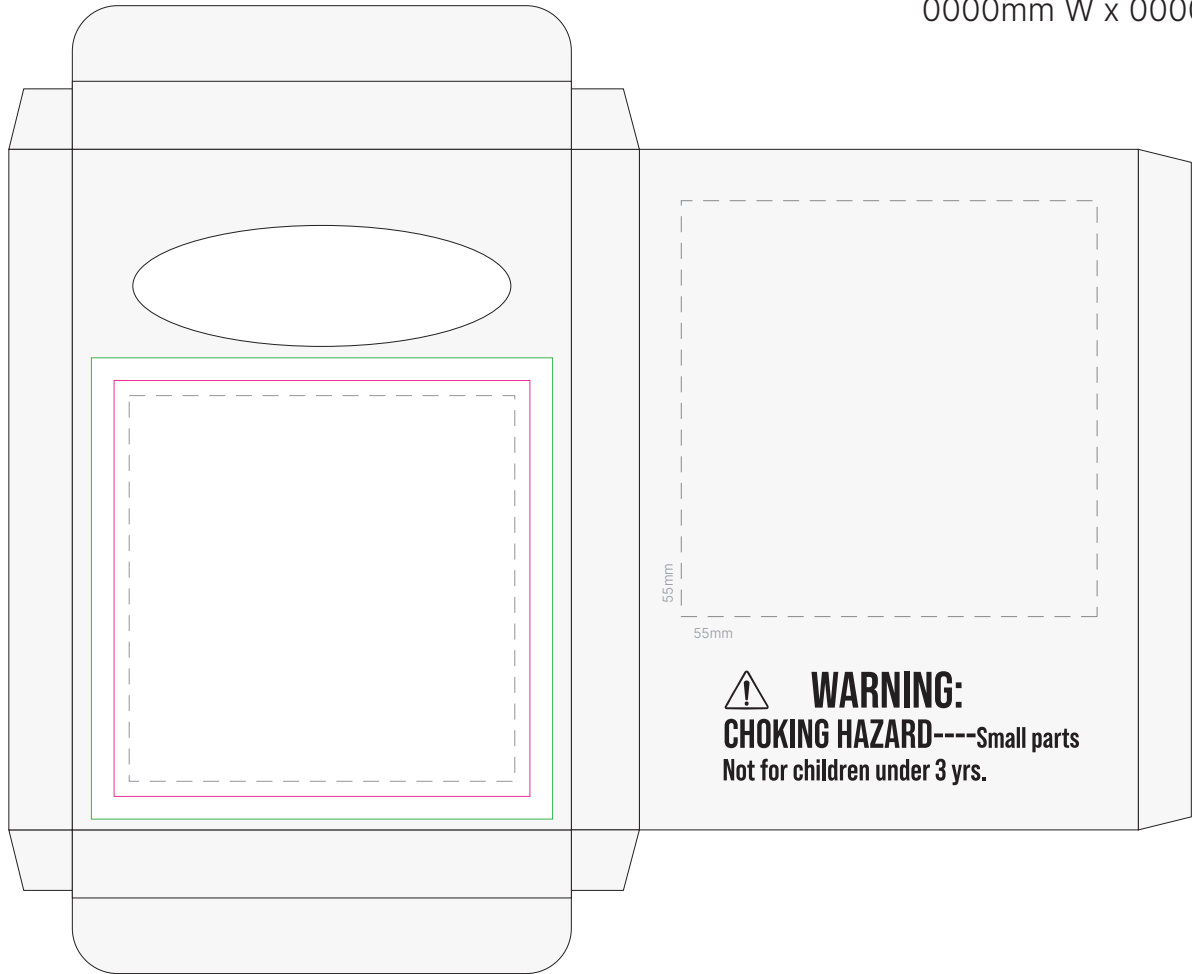

Actual Print Size
0000mm W x 0000mm H

<p>Product Colour/s Off White</p>	<p>Print colour/s (Please specify print colour/s here)</p>	<p>Quantity (Please specify quantity here)</p>
<p>Print Method</p> <p><input type="checkbox"/> Screen Print: 280mm W x 320mm H</p> <p><input type="checkbox"/> Digital Transfer: 210mm W x 297mm H</p>		<p>Colours Available</p> <p><input type="radio"/></p>

Additional Notes/Art Instructions:
*Special art instructions that needs to be noted shall be placed here. If none, this note must be removed.

Disclaimer notes:

Colour proofs are to be used as a guide only. Line drawing is for approximate print positional guide only. Please familiarise yourself with the product prior to approving. It is not intended to be an exact scale or detailed representation. Small details or text, including™®©, may fill in and not be legible. Dotted lines will not be printed and are for maximum print guide only. The fine lines and details in your logo may not be able to be produced clearly.

Actual Print Size
0000mm W x 0000mm H

- Print Area (Please keep important elements within this area)
- Cut Line (This is where your artwork will be trimmed off)
- Bleed area (Artwork that reaches in this area will be trimmed off)

<p>Product Colour/s White Gift Box</p>	<p>Print colour/s (Please specify product colour/s here)</p>	<p>Quantity (Please specify quantity here)</p>
<p>Print Method</p> <p><input type="checkbox"/> Screen Print: 55mm W x 55mm H</p> <p><input type="checkbox"/> Direct Digital Print: 55mm W x 55mm H</p> <p><input type="checkbox"/> Digital Label: 55mm W x 55mm H</p>		<p>Colours Available</p> <p><input type="radio"/></p>