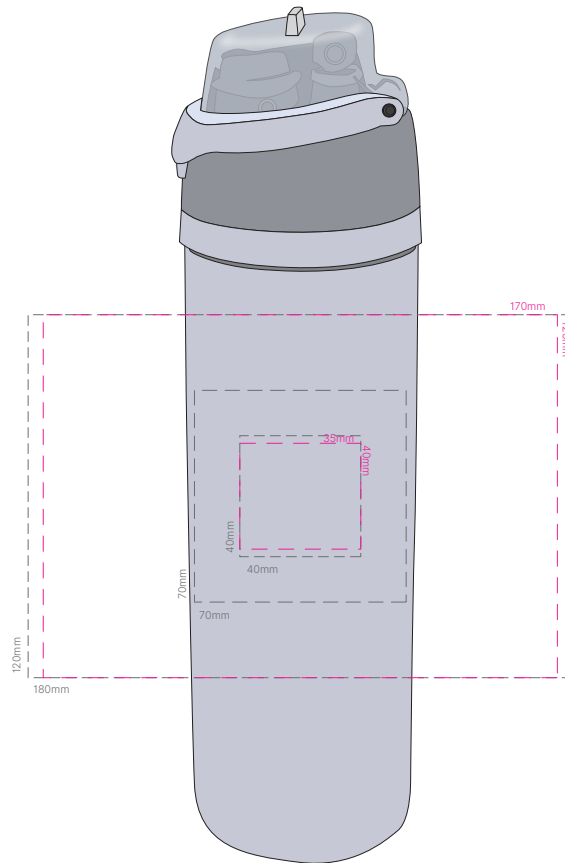

**Actual Print Size**  
0000mm W x 0000mm H

<p><b>Product Colour/s</b> (Please specify product colour/s here)</p>	<p><b>Print colour/s</b> (Please specify print colour/s here)</p>	<p><b>Quantity</b> (Please specify quantity here)</p>
<p><b>Print Method</b></p> <ul style="list-style-type: none"> <li><input type="checkbox"/> Pad Print: 35mm W x 40mm H</li> <li><input type="checkbox"/> Screen Print: 170mm W x 120mm H</li> <li><input type="checkbox"/> Wrap Screen Print: 180mm W x 120mm H</li> <li><input type="checkbox"/> Small Laser Engrave: 40mm W x 40mm H</li> <li><input type="checkbox"/> Medium Laser Engrave: 70mm W x 70mm H</li> <li><input type="checkbox"/> Wrap Laser Engrave: 180mm W x 120mm H</li> </ul>		<p><b>Colours Available</b></p>

**Additional Notes/Art Instructions:**  
\*Special art instructions that needs to be noted shall be placed here. If none, this note must be removed.

**Disclaimer notes:**

Colour proofs are to be used as a guide only. Line drawing is for approximate print positional guide only. Please familiarise yourself with the product prior to approving. It is not intended to be an exact scale or detailed representation. Small details or text, including™®, may fill in and not be legible. Dotted lines will not be printed and are for maximum print guide only. The fine lines and details in your logo may not be able to be produced clearly.