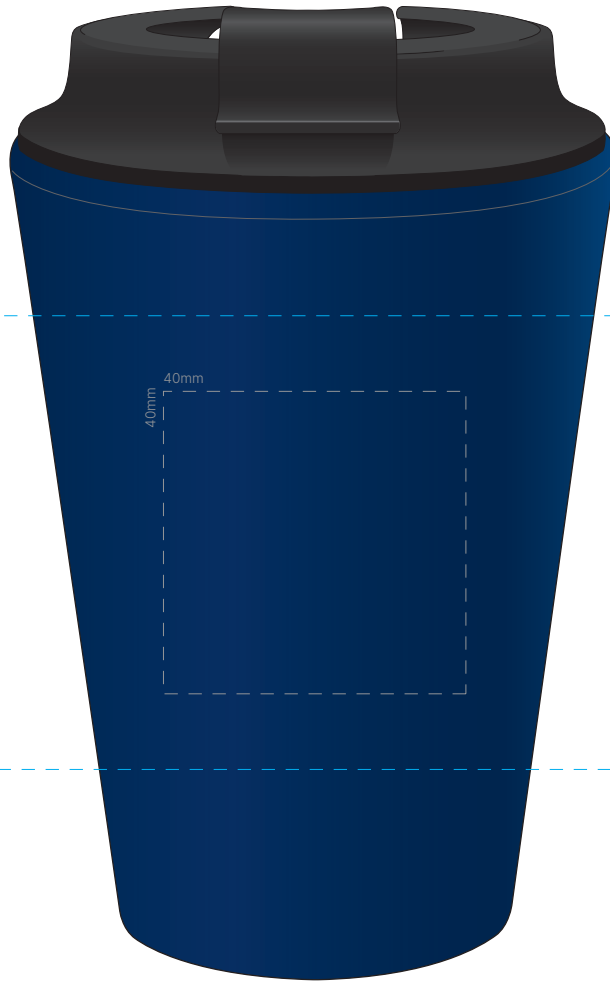

Actual Print Size
0000mm W x 0000mm H

Product Colour/s

(Please specify product colour/s here)

Print colour/s

(Please specify print colour/s here)

Quantity

(Please specify quantity here)

Print Method

- Pad Print: 40mm W x 40mm H
- Screen Print (Wrap): 180mm W x 60mm H
- Laser Engrave: 40mm W x 40mm H
- Laser Engrave (Wrap): 180mm W x 60mm H

Colours Available

Additional Notes/Art Instructions:

*Special art instructions that needs to be noted shall be placed here. If none, this note must be removed.

Disclaimer notes:

Colour proofs are to be used as a guide only. Line drawing is for approximate print positional guide only. Please familiarise yourself with the product prior to approving. It is not intended to be an exact scale or detailed representation. Small details or text, including™®, may fill in and not be legible. Dotted lines will not be printed and are for maximum print guide only. The fine lines and details in your logo may not be able to be produced clearly.