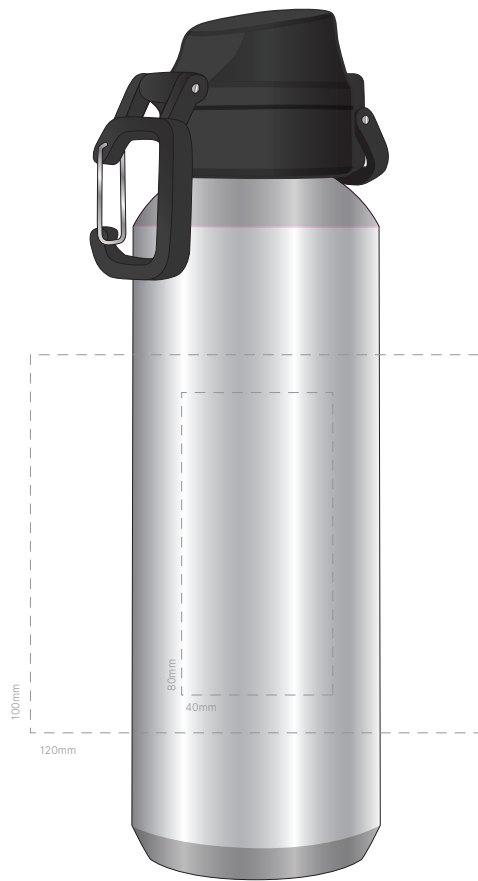

ARTWORK (50% approx.)

NEW/ REPEAT ORDER/ REDO/ BACK ORDER

Actual Print Size

0000mm W x 0000mm H

<p>Product Colour/s (Please specify product colour/s here)</p>	<p>Print colour/s (Please specify print colour/s here)</p>	<p>Quantity (Please specify quantity here)</p>
<p>Print Method</p> <p><input type="checkbox"/> Pad Print: 40mm W x 80mm H</p> <p><input type="checkbox"/> Wrap Screen Print: 120mm W x 100mm H</p>		<p>Colours Available</p>

Additional Notes/Art Instructions:
*Special art instructions that needs to be noted shall be placed here. If none, this note must be removed.

Disclaimer notes:

Colour proofs are to be used as a guide only. Line drawing is for approximate print positional guide only. Please familiarise yourself with the product prior to approving. It is not intended to be an exact scale or detailed representation. Small details or text, including™®©, may fill in and not be legible. Dotted lines will not be printed and are for maximum print guide only. The fine lines and details in your logo may not be able to be produced clearly.