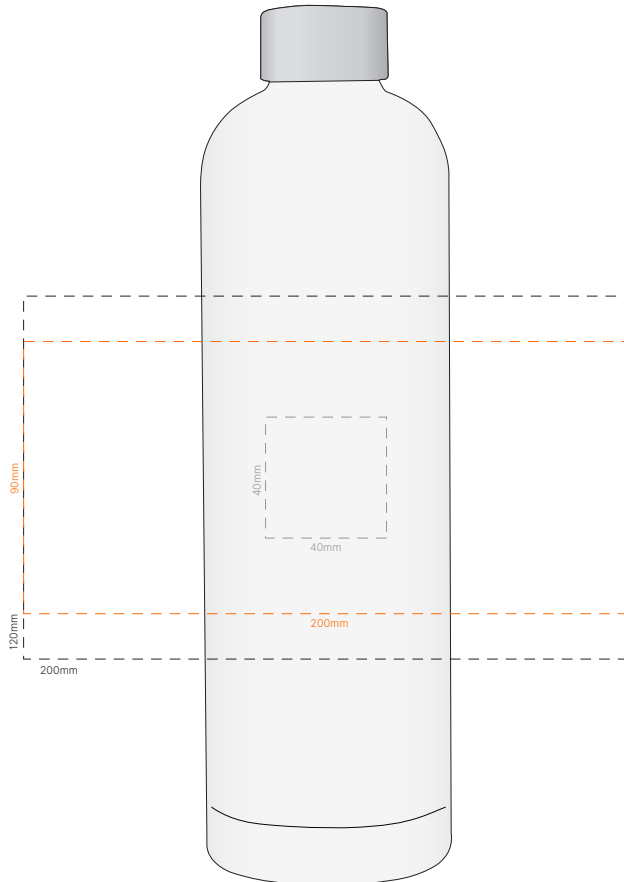

Actual Print Size
0000mm W x 0000mm H

TOP OF THE LID (100%)

<p>Product Colour/s (Please specify product colour/s here)</p>	<p>Print colour/s (Please specify print colour/s here)</p>	<p>Quantity (Please specify quantity here)</p>
<p>Print Method</p> <ul style="list-style-type: none"> <input type="checkbox"/> Pad Print: 40mm W x 40mm H (Max 3 colours) <input type="checkbox"/> Wrap Screen Print: 200mm W x 120mm H (Max 1 colour) <input type="checkbox"/> Laser Engrave: 40mm W x 40mm H <input type="checkbox"/> Wrap Laser Engrave (Large): 200mm W x 90mm H <input type="checkbox"/> Pad Print (Lid): 30mm Diameter (Max 1 colour) 		<p>Colours Available</p>

Additional Notes/Art Instructions:
*Special art instructions that needs to be noted shall be placed here. If none, this note must be removed.

Disclaimer notes:

Colour proofs are to be used as a guide only. Line drawing is for approximate print positional guide only. Please familiarise yourself with the product prior to approving. It is not intended to be an exact scale or detailed representation. Small details or text, including™®, may fill in and not be legible. Dotted lines will not be printed and are for maximum print guide only. The fine lines and details in your logo may not be able to be produced clearly.