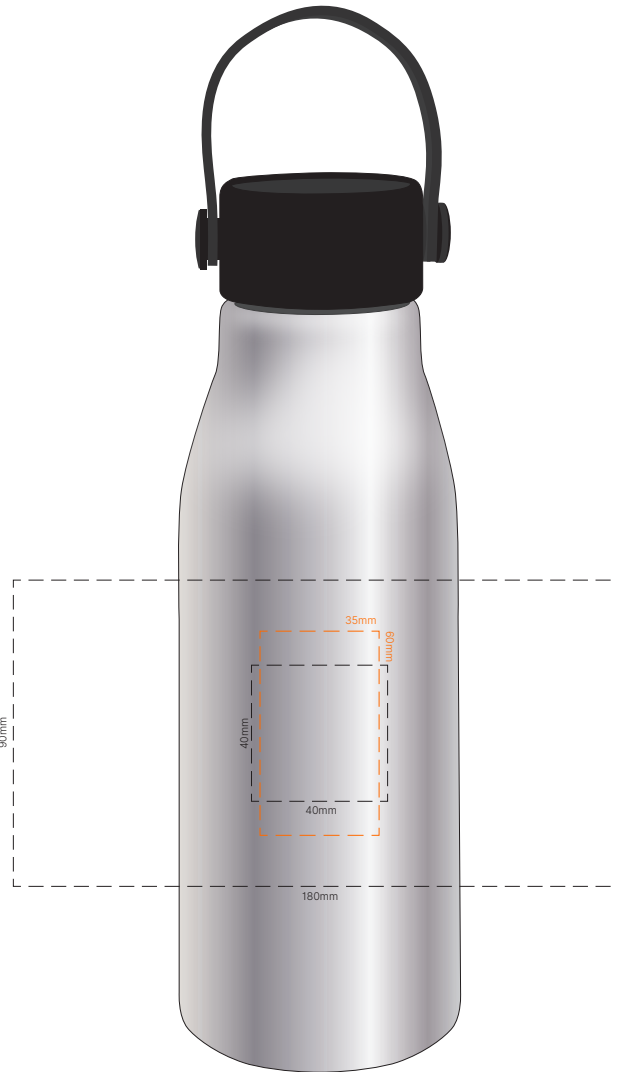

Actual Print Size
0000mm W x 0000mm H

<p>Product Colour/s Silver</p>	<p>Print colour/s (Please specify print colour/s here)</p>	<p>Quantity (Please specify quantity here)</p>
<p>Print Method</p> <p><input type="checkbox"/> Pad Print: 40mm W x 40mm H</p> <p><input type="checkbox"/> Screen Print: 180mm W x 90mm H</p> <p><input type="checkbox"/> Laser Engrave: 35mm W x 60mm H</p>		<p>Colours Available</p> 

Additional Notes/Art Instructions:
*Special art instructions that needs to be noted shall be placed here. If none, this note must be removed.

Disclaimer notes:

Colour proofs are to be used as a guide only. Line drawing is for approximate print positional guide only. Please familiarise yourself with the product prior to approving. It is not intended to be an exact scale or detailed representation. Small details or text, including™®, may fill in and not be legible. Dotted lines will not be printed and are for maximum print guide only. The fine lines and details in your logo may not be able to be produced clearly.