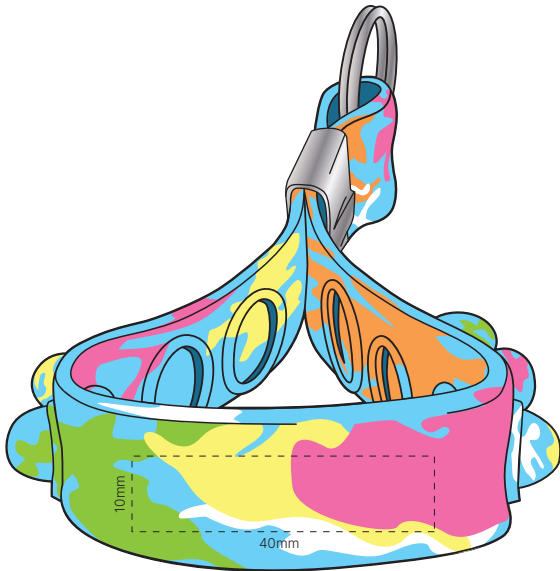

Actual Print Size  
0000mm W x 0000mm H

**Product Colour/s**

(Please specify product colour/s here)

**Print colour/s**

(Please specify print colour/s here)

**Quantity**

(Please specify quantity here)

**Print Method**

■ Pad Print: 40mm W x 10mm H

**Colours Available**

**Additional Notes/Art Instructions:**

Due to the nature of stress items print imperfections can occur such as ripples in print, small spots and marks, even with double ink pad prints as our standard.