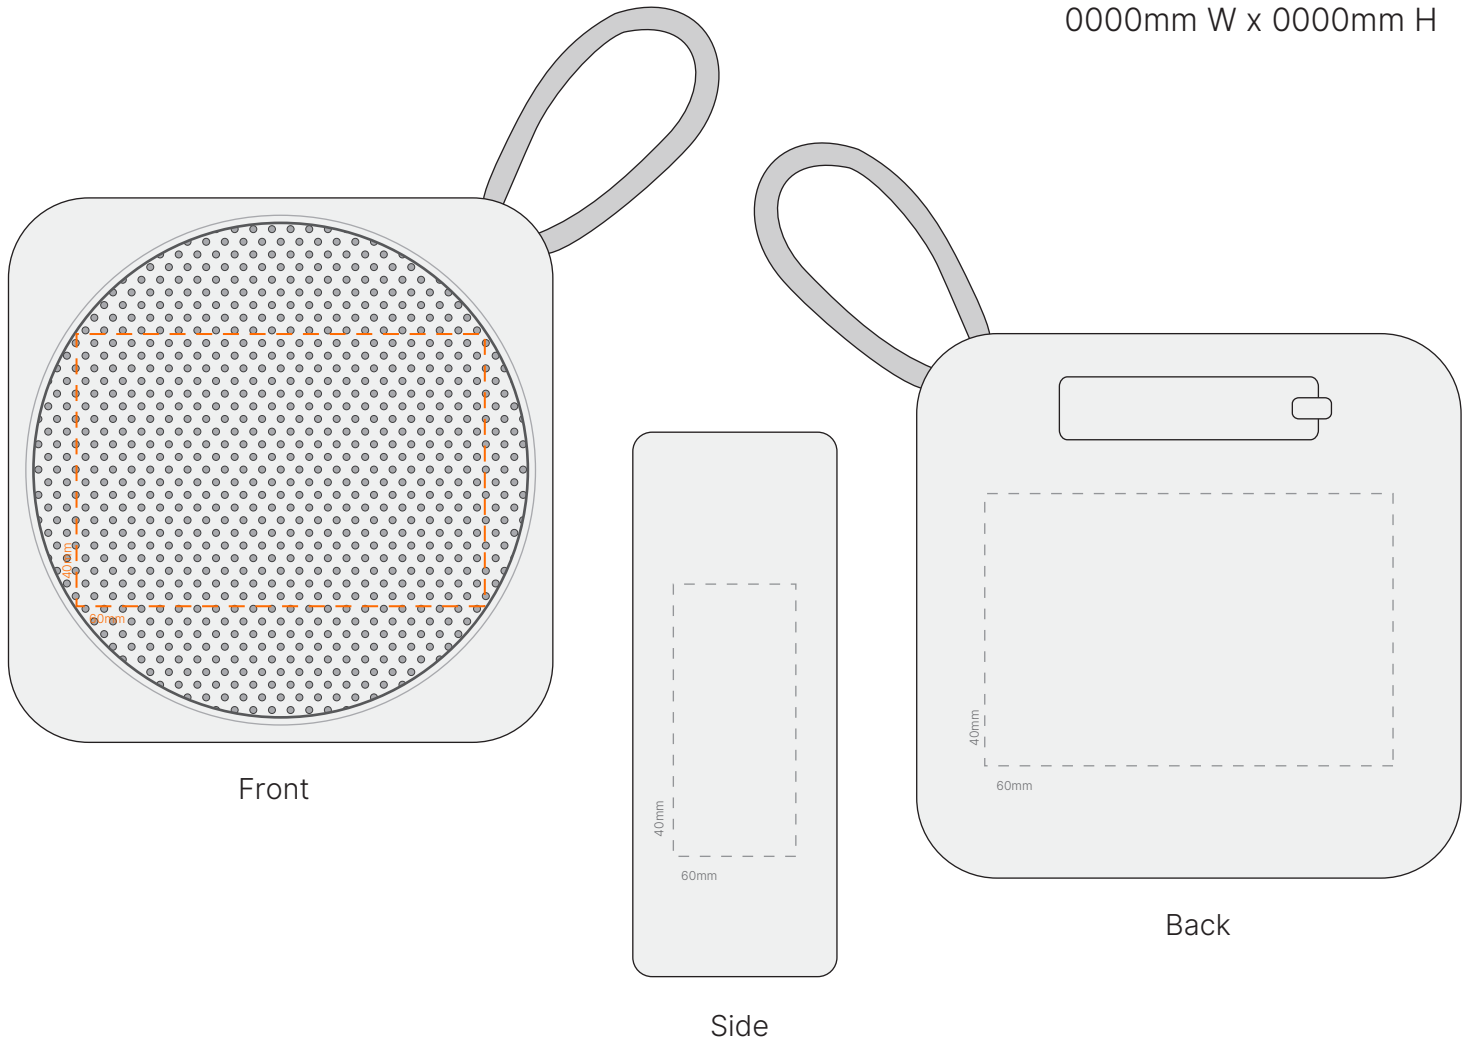

Actual Print Size  
0000mm W x 0000mm H

<p><b>Product Colour/s</b> (Please specify product colour/s here)</p>	<p><b>Print colour/s</b> (Please specify print colour/s here)</p>	<p><b>Quantity</b> (Please specify quantity here)</p>
<p><b>Print Method</b></p> <p><input type="checkbox"/> Direct Digital - 60mm W x 40mm H</p> <p><input type="checkbox"/> Pad Print (Back) - 60mm W x 40mm H</p> <p><input type="checkbox"/> Pad Print (Side)- 18mm W x 40mm H</p>		<p><b>Colours Available</b></p> <p><input type="radio"/></p>

**Additional Notes/Art Instructions:**  
\*Special art instructions that needs to be noted shall be placed here. If none, this note must be removed.

**Disclaimer notes:**

Colour proofs are to be used as a guide only. Line drawing is for approximate print positional guide only. Please familiarise yourself with the product prior to approving. It is not intended to be an exact scale or detailed representation. Small details or text, including™®, may fill in and not be legible. Dotted lines will not be printed and are for maximum print guide only. The fine lines and details in your logo may not be able to be produced clearly.