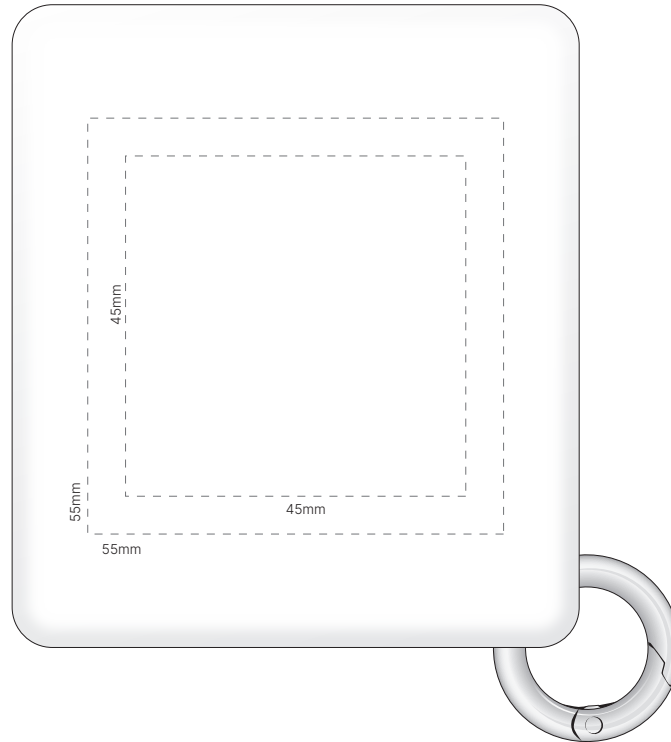

Actual Print Size
(Please specify actual print size here)

<p>Product Colour/s White</p>	<p>Print colour/s (Please specify print colour/s here)</p>	<p>Quantity (Please specify quantity here)</p>
<p>Print Method</p> <p><input type="checkbox"/> Pad Print: 45mm W x 45mm H</p> <p><input type="checkbox"/> Direct Digital Print: 55mm W x 55mm H</p>		<p>Colours Available</p> <p><input type="radio"/></p>

Additional Notes/Art Instructions:
*Special art instructions that needs to be noted shall be placed here. If none, this note must be removed.

Disclaimer notes:

Colour proofs are to be used as a guide only. Line drawing is for approximate print positional guide only. Please familiarise yourself with the product prior to approving. It is not intended to be an exact scale or detailed representation. Small details or text, including™®©, may fill in and not be legible. Dotted lines will not be printed and are for maximum print guide only. The fine lines and details in your logo may not be able to be produced clearly.